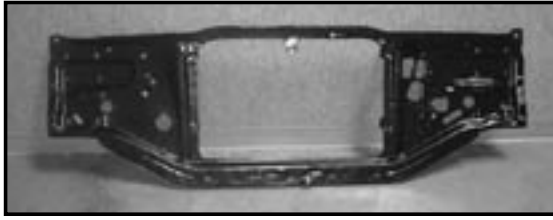

ORDER ONLINE OR CALL
1-866-258-6825

WE GLADLY ACCEPT

EO TP
BLUE OVAL TRUCK PARTS

BC-0235

BC-0229

CAB BODY

PART #	DESCRIPTION	RETAIL	YEAR	NOTES
BC-0202	FLOOR PAN - LH W/ GROOVES	108.95	66-77	+
BC-0203	FLOOR PAN - RH W/ GROOVES	110.95	66-77	+
BC-0204	FLOOR PAN - LH - SMOOTH	64.95	66-77	+
BC-0205	FLOOR PAN - RH - SMOOTH	70.95	66-77	+
BC-0206	INNER ROCKER PANEL - LH	66.95	66-77	+
BC-0207	INNER ROCKER PANEL - RH	66.95	66-77	+
BC-0210	TRANSMISSION TUNNEL COVER	43.95	66-77	—
BC-0211	SEAT PLATFORM	291.95	66-77	—
BC-0212	FLOOR PAN SET - FRONT - 5PC	820.95	66-77	+
BC-0214	ROCKER PANEL - 35X5	26.95	66-77	—
BC-0221	DOOR POST REPAIR - LH	29.95	66-77	—
BC-0222	DOOR POST REPAIR - RH	29.95	66-77	—
BC-0223	DOOR STRIKER REPAIR - LH	112.95	66-77	—
BC-0224	DOOR STRIKER REPAIR - RH	118.95	66-77	—
BC-0225	COWL REPAIR PANEL - LH	75.95	66-77	—
BC-0226	COWL REPAIR PANEL - RH	75.95	66-77	—
BC-0233	DOOR SKIN - LOWER - 42X8	19.95	66-77	—
BC-0237	FRONT FENDER - LH	154.95	66-77	>
BC-0238	FRONT FENDER - RH	154.95	66-77	>
BC-0215	ROCKER PANEL - LH	24.95	78-79	—
BC-0216	ROCKER PANEL - RH	24.95	78-79	—
BC-0227	LOWER DOOR POST - REAR - LH	19.95	78-79	—
BC-0228	LOWER DOOR POST - REAR - RH	19.95	78-79	—
BC-0229	LOWER DOOR POST - FRONT - LH	8.95	78-79	—
BC-0230	LOWER DOOR POST - FRONT - RH	8.95	78-79	—
BC-0243	DOOR SHELL - LH	159.95	78-79	>
BC-0244	DOOR SHELL - RH	159.95	78-79	>
BC-0235	RADIATOR SUPPORT - 2 HOLE - FITS MODELS WITH ROUND HEADLIGHTS ONLY	189.95	78-79	>
BC-0236	RADIATOR SUPPORT - 4 HOLE - FITS MODELS WITH ROUND HEADLIGHTS ONLY	189.95	78-79	>
BC-0239	FRONT FENDER - LH	99.95	78-79	>
BC-0240	FRONT FENDER - RH	99.95	78-79	>
BC-0247	HOOD PANEL	299.95	78-79	>
BC-0208	FENDER SHIELD / HOOD SUPPORT - LH	29.95	78-86	+
BC-0209	FENDER SHIELD / HOOD SUPPORT - RH	29.95	78-86	+
BC-0201	FLOOR PAN - RH - 23 X 20	29.95	80-86	+
BC-0213	STONE DEFLECTOR	19.95	80-86	+
BC-0217	ROCKER PANEL - LH - 52 X 5.25	29.95	80-86	—
BC-0218	ROCKER PANEL - RH - 52 X 5.25	29.95	80-86	—
BC-0219	ROCKER PANEL -SLIP ON - LH - 42 X 4	11.95	80-86	—
BC-0220	ROCKER PANEL -SLIP ON - RH - 42 X 4	11.95	80-86	—
BC-0231	LOWER DOOR POST - FRONT - LH - 11 X 8	18.95	80-86	—
BC-0232	LOWER DOOR POST - FRONT - RH - 11 X 8	18.95	80-86	—
BC-0241	FRONT FENDER - LH	102.95	80-86	>
BC-0242	FRONT FENDER - RH	102.95	80-86	>
BC-0245	DOOR SHELL - LH	119.95	80-86	>
BC-0246	DOOR SHELL - RH	119.95	80-86	>
BC-0248	HOOD PANEL	139.95	80-86	>