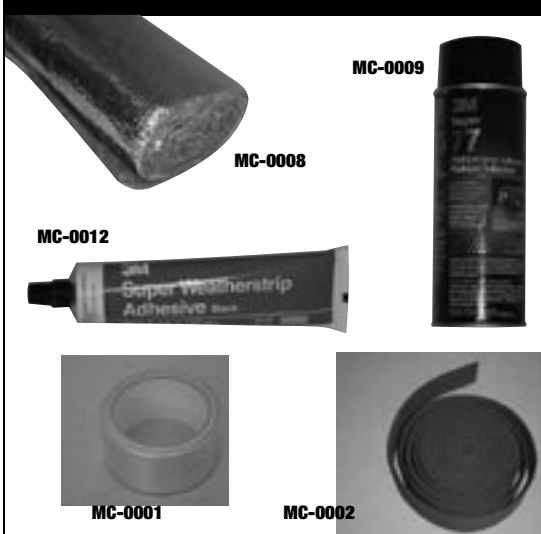

MISCELLANEOUS / MERCHANDISE

MERCHANDISE

PART #	DESCRIPTION	RETAIL
MC-0001	Aluminum Tape - 2"x30ft roll Provides a strong weather resistant seal even in extreme temperatures. <i>Ideal for sealing insulation seams, edges, etc.</i>	\$4.95
MC-0002	Body to Frame Welting - 1 1/2"x1/16"x20' For use between body blocks, splash aprons or any place that body parts come in contact with the frame or drivetrain.	\$14.95
MC-0003	Fender Brace Filler	\$4.95
MC-0004	Fender Welting (7ft)	\$7.95
MC-0006	Glue - Mirror Mount	\$3.95
MC-0008	3 in 1 Insulation, Heat Shield, and Sound Deadener - roll of 4ftx6ft	\$29.95
MC-0009	Spray Adhesive - Great for use on carpet and molding kits.	\$7.95
MC-0010	Silicone Sealant - 1.5 oz tube	\$3.95
MC-0011	Stainless Steel Polishing Kit	\$29.95
MC-0012	Weatherstrip Adhesive - Fast drying, high strength, waterproof adhesive for bonding all types of truck parts. Dries black.	\$9.95
MC-0013	Welting - Fender (25ft)	\$10.95
MC-0014	Insulation - 3ft x 6ft roll Great for use on rubber floor mats or anywhere else your truck needs additional insulation.	\$12.95